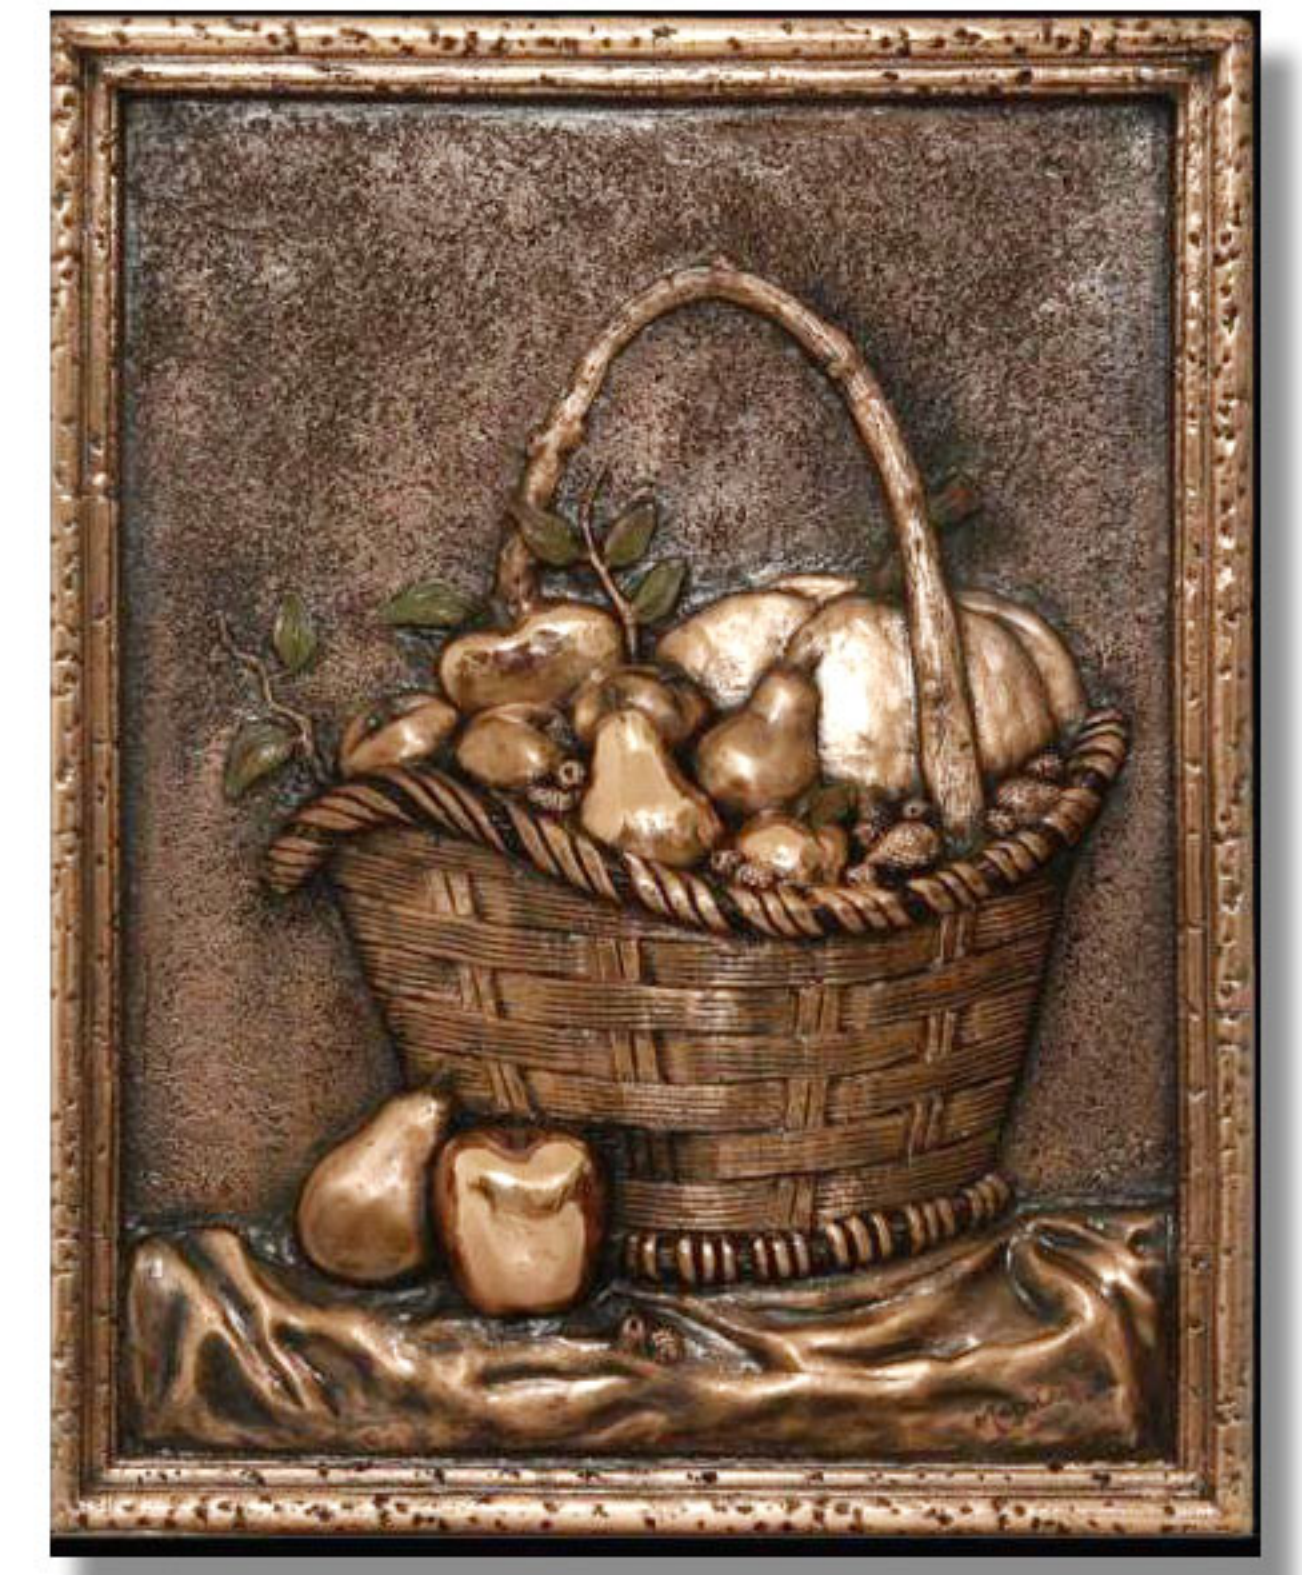

M 17-2001 Vegetables
Size 20"h x 20"w

M 17-2002 Tropical Fruit
Size 19"h x 24.5"w

M 17-2003 Fruit Basket
Size 25"h x 19.5"w

M 17-2004 Wine & Grapes 1
Size 28"h x 22"w

M 17-2008 Vineyard View
Size 14"h x 18.5"w

M 17-2006 Fruit Bowl 1
Size 26"h x 20"w

M 17-2005 Wine and Cheese
Size 27"h x 19"w

Custom - Murals and Decos Available up to 78"x40" Size

Matching Inserts and Liners Available

All Murals and Accents, Available in all Finishes below