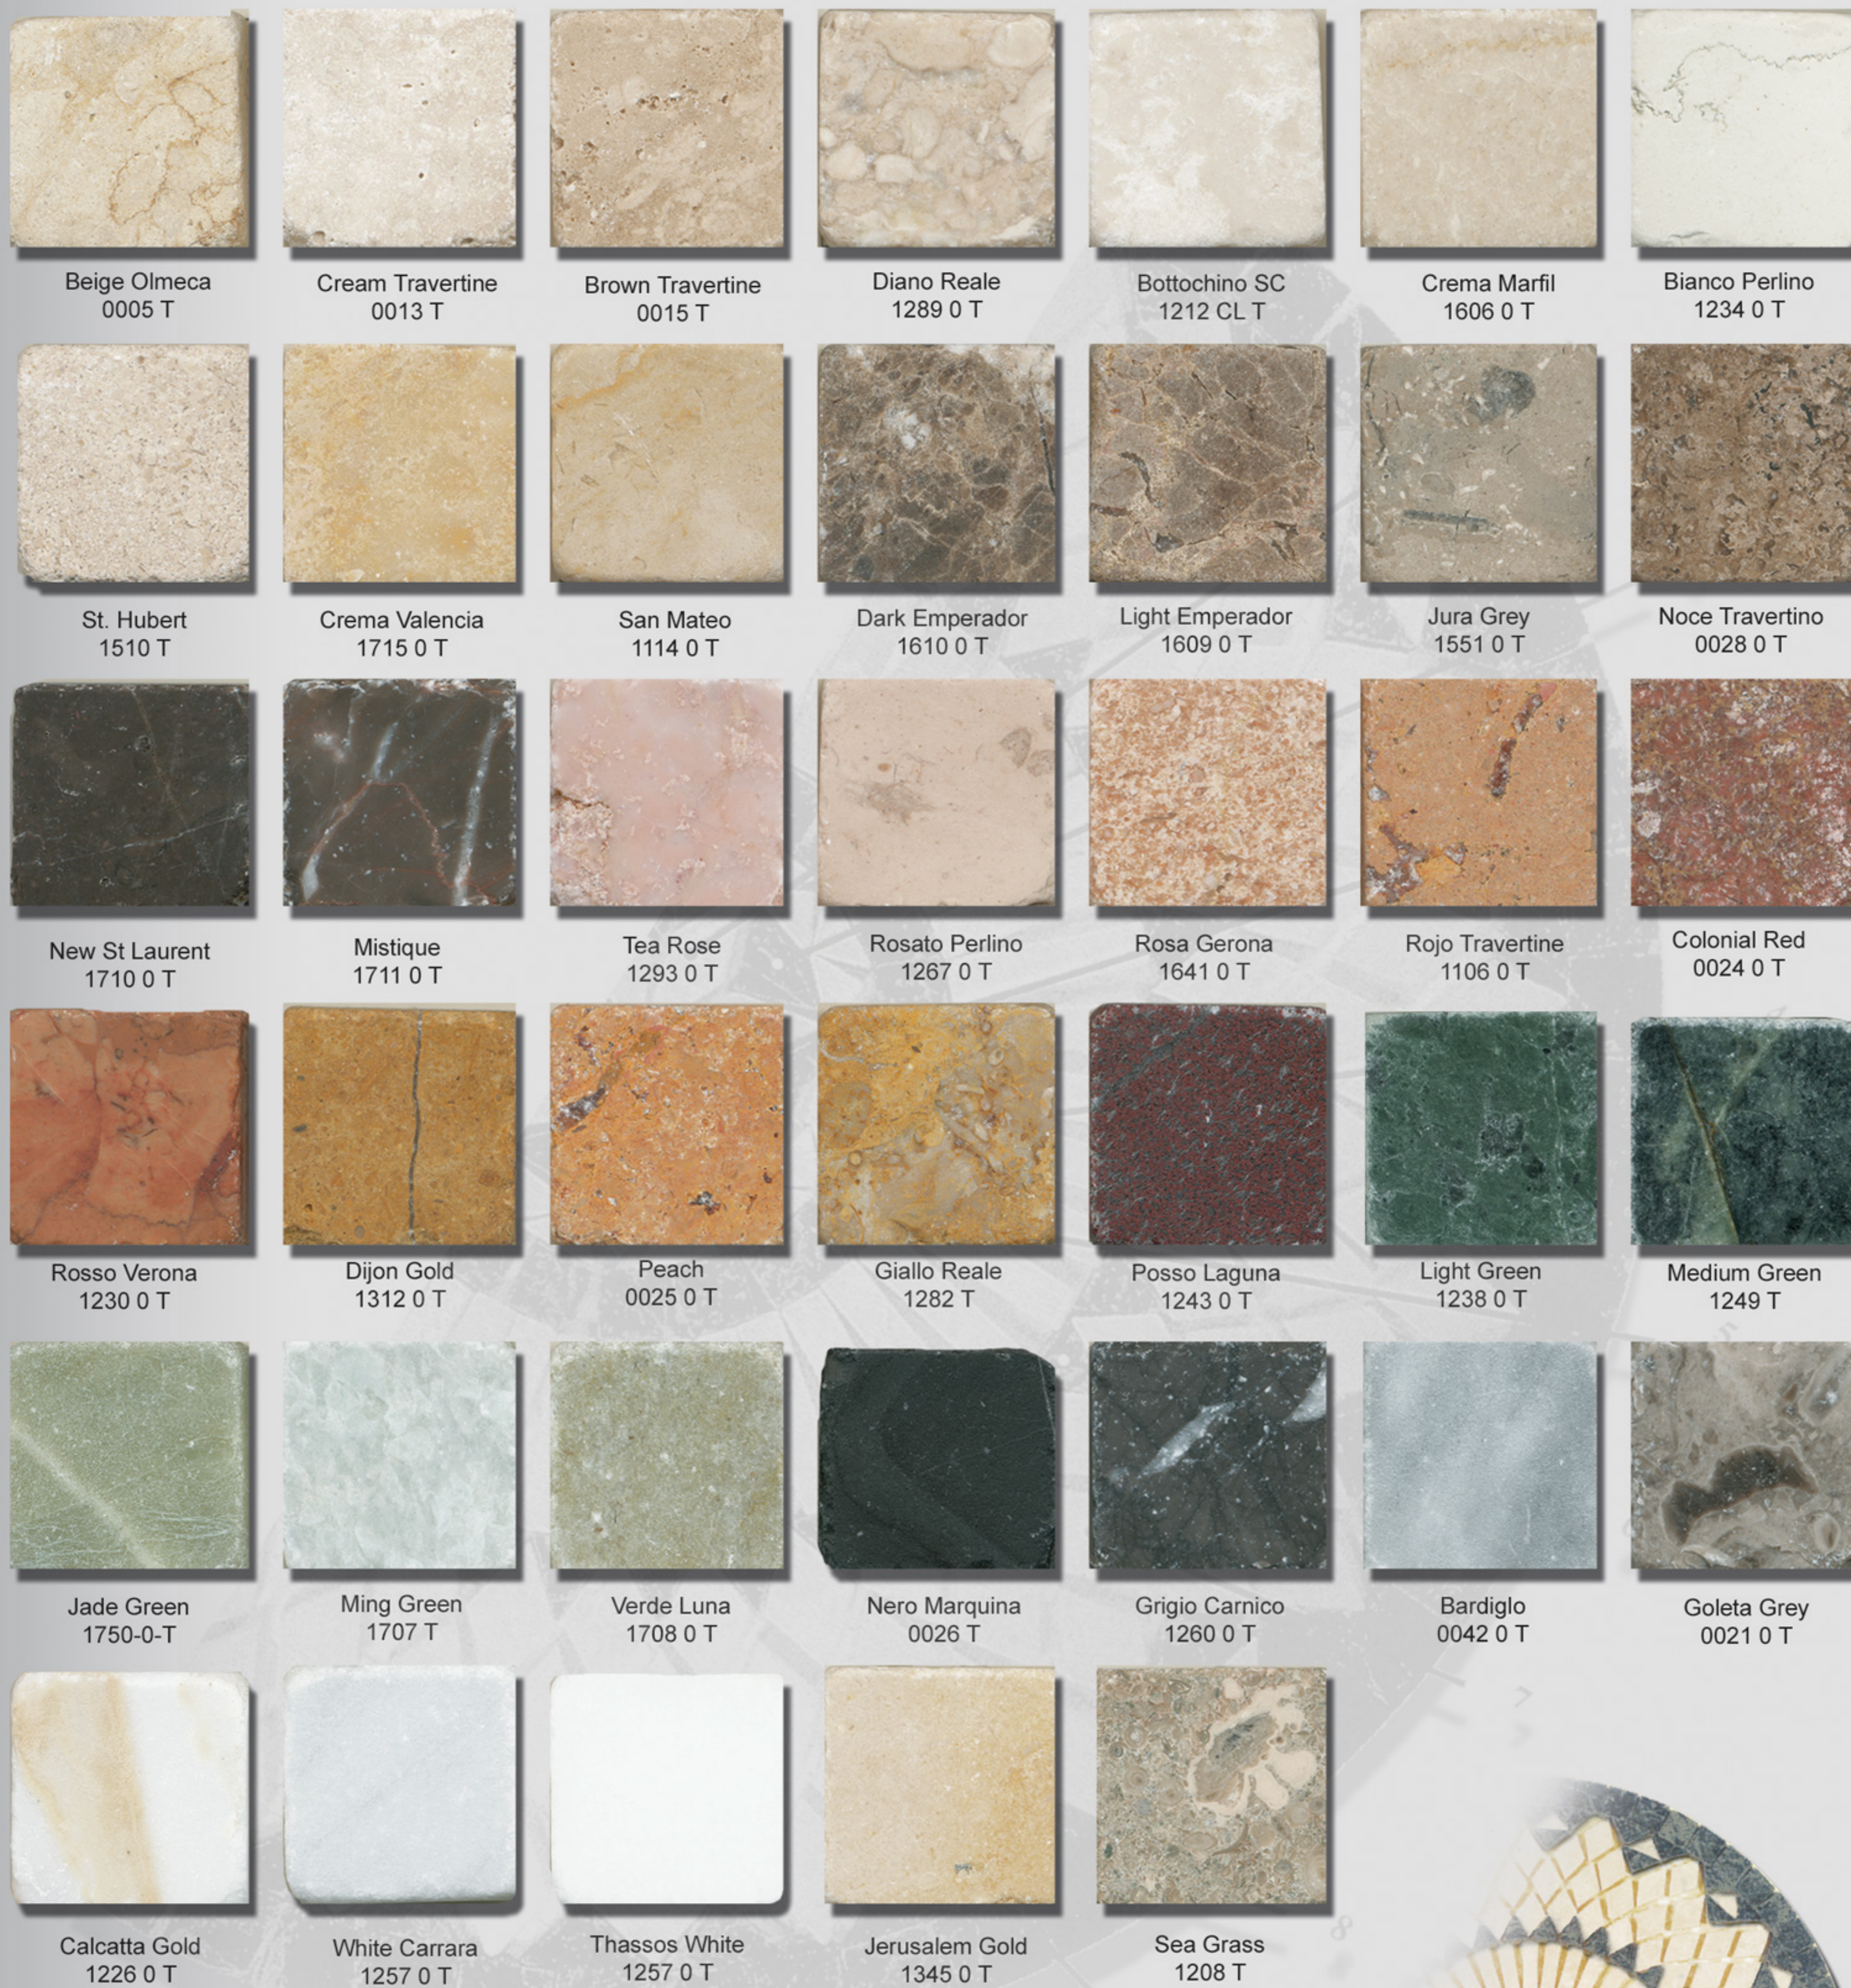

ELEMENTS™ MEDALLIONS & ACCENTS

Choose any Design, and then Choose any Color Stone (Polished or Tumbled) for a Custom Elements™ Medallion or matching Accent.

Travertine and Marble

Standard Color List Natural

Natural Marble and Travertine

Hand Made Elements™ Stone Medallions and Accents